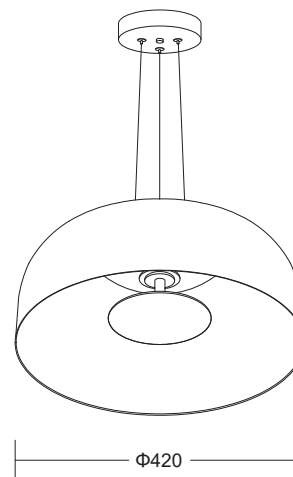

Model:	Fuga.P
Format:	Round
Location:	Interior
Wattage:	20W
Materials:	Aluminium
Led Color:	3000K / 4000K / 6500K
Product Dimension:	D420mm
IP Code:	20
Fixation:	Suspended
CRI :	80
Lumen Output:	980LM
Frequency:	50/60 Hz
Beam Angle:	L°

DIMENSION DRAW

INDOOR